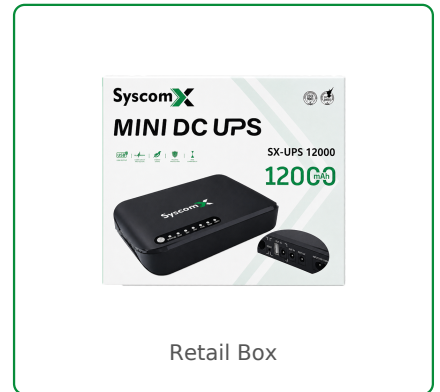

## SyscomX MINI DC UPS SX-UPS 12000

Compact Backup Power Supply for Networking & CCTV Devices

The SyscomX MINI DC UPS SX-UPS 12000 is a compact backup power solution designed to keep routers, modems, Wi-Fi devices, CCTV cameras and low-power PoE equipment running during power interruptions. It combines a built-in lithium battery with multiple DC outputs, USB output and selectable 15V/24V PoE output.

### 3 KEY FEATURES

- Compact desktop design for home and office use.
- Suitable for router, modem, CCTV and Wi-Fi devices.
- Universal AC input: 100-240Vac / 50-60Hz.

### Technical Specifications

|                                      |                           |
|--------------------------------------|---------------------------|
| <b>Model</b>                         | SX-UPS 12000              |
| <b>Rated Working Voltage</b>         | 100-240Vac / 50-60Hz      |
| <b>Output Power (Max.)</b>           | 18W                       |
| <b>USB / DC1 Output Interface</b>    | 5Vdc / 2.4A               |
| <b>DC2 Output Interface</b>          | 9Vdc / 1.8A               |
| <b>DC3 Output Interface</b>          | 12Vdc / 1.35A             |
| <b>PoE Output Interface</b>          | 15Vdc / 1A; 24Vdc / 0.63A |
| <b>Total Output Power</b>            | (DC + PoE) $\leq$ 18W     |
| <b>QTY &amp; Capacity of Battery</b> | 12000mAh                  |
| <b>Unit Dimension</b>                | 176 x 110 x 34 mm         |
| <b>Net Weight</b>                    | 0.41 kg                   |
| <b>Battery Type</b>                  | Lithium Battery           |

## Product Views & Detailed Notes

SX-UPS 12000 - Mini DC UPS with DC, USB and selectable PoE output